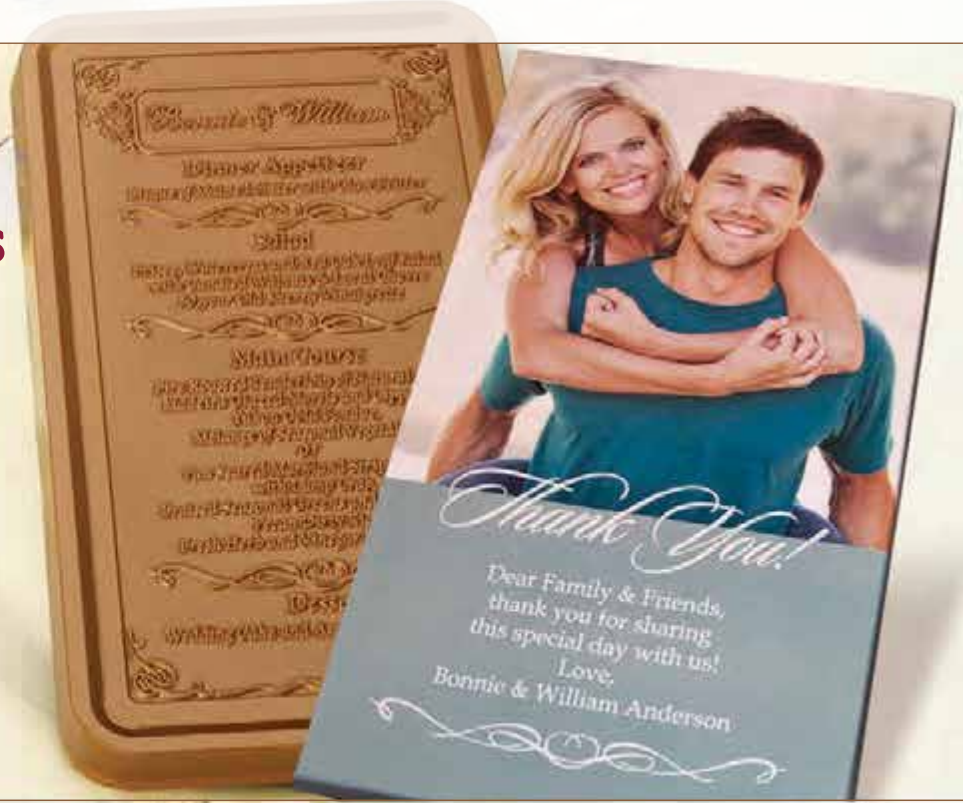

# Chocolate Menus

Milk or dark Belgian chocolate, several sizes available to fit your budget. Includes full color printed lid.

<b>4" x 6" (3 oz.)</b>				
qty.	50+	100+	250+	500
ea.	\$12.60	\$10.75	\$10.25	\$9.50
<b>5" x 9" (1/2 lb.)</b>				
qty.	30+	60+	120+	240+
ea.	\$22.95	\$20.25	\$18.25	\$17.25
<b>5" x 9" (1 lb.)</b>				
qty.	20+	60+	120+	240+
ea.	\$28.25	\$26.50	\$24.00	\$22.00
<b>7 3/4" x 13 1/2" x 3/4" (2 lb.)</b>				
qty.	20+	50+	100+	250+
ea.	\$39.50	\$37.50	\$36.00	\$33.00